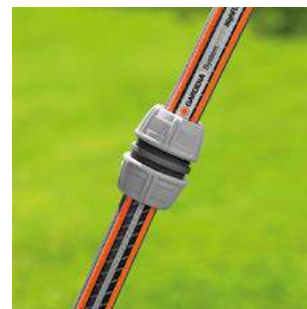

Desde 6,45€

▲ **Manguito empalme manguera Gardena**

13-15mm - 1/2"-5/8 Ref. 74345 (6,45€)
19mm - 3/4" Ref. 74346 (7,75€)